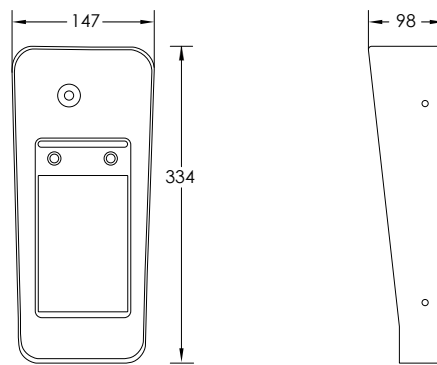

MSite Face

Technical Specification

Front

Side

Additional Information

Please ensure Temperature Screening module is installed in an indoor and windless environment.

Recognition Distance	0.5m ~1.3
Recognition Height	140cm ~ 190cm
Operating temperature	-20°C ~ 50°C
Operating Humidity	0% ~ 80%, non-condensing
LCD Resolution	800 x 1280 pixels
Matching Speed	Less than 0.5 sec
Max. User (1: N)	50,000
Interface	TCP/IP
IP Rating	IP65
Anti-spoofing	✓